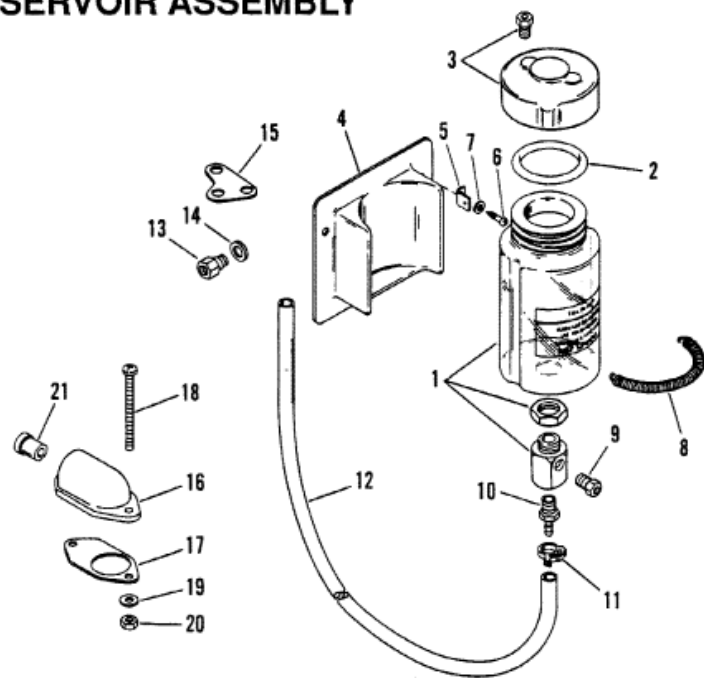

OIL RESERVOIR ASSEMBLY

Parts List						
Ref	Class	Part	Description	Qty	Comment	Footnote
-		69622A 7	OIL RESERVOIR ASSEMBLY	1		
1		69622A12	BOTTLE ASSEMBLY	1		
2	27	69620	GASKET	1		
3	21	67909A 2	VALVE ASSEMBLY	1		
4		67896	BRACKET	1		
5		67905	RETAINER	2		
6	10	22793	SCREW (7/8")	3		
7	12	58198	WASHER	3		
8	24	67908	SPRING	1		
9	22	32802	PIPE PLUG	1		
10	22	67902	FITTING	1		
11	54	815504104	CLAMP	1		
12		67898	HOSE (WITHOUT METAL BRAID)	AR		6
12	32	97552	HOSE (WITH METAL BRAID)	AR		6
13	22	98278	ADAPTOR	1		
14	12	19183	WASHER	1		
15		67907	BRACKET (FLAT)	AR		6
15		97551	BRACKET (WITH 90 DEGREE B)	AR		6
16		36081	COVER	1		
17	27	36079	GASKET	1		
18	10	33684	SCREW (3")	2		
19	12	30971	WASHER	2		
20	11	35045	NUT	2		
21	23	35977	BUSHING	1		